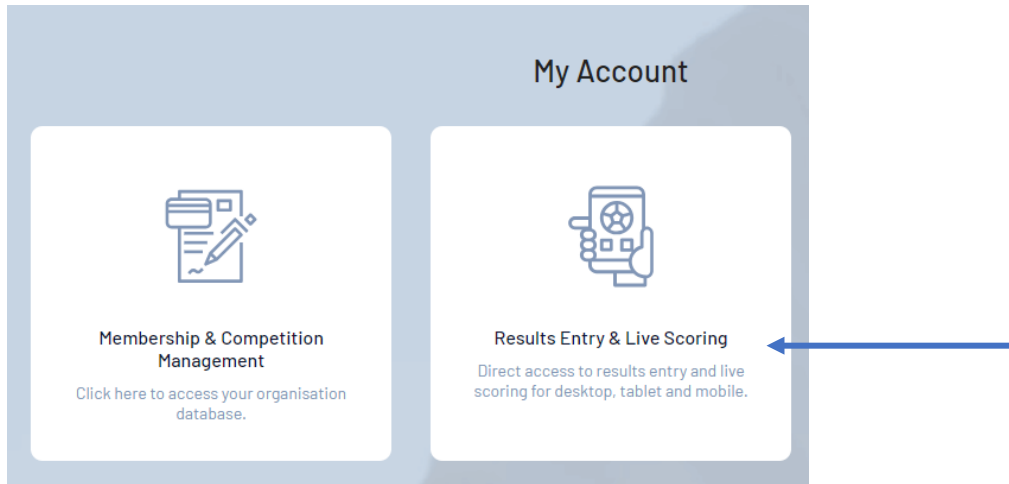

# PASSPORT – ENTERING RESULTS

Only Club Admins with Passport Login are able to enter match results.

Select **Results Entry & Live Scoring**

Select your **Club**

Select your **Date Range**

Select **Post Game** next to the game you wish to enter scores for

Scroll down to **Runs** and enter (or you can enter per innings)

|               |                      |
|---------------|----------------------|
| 1st Innings   | <input type="text"/> |
| 2nd Innings   | <input type="text"/> |
| 3rd Innings   | <input type="text"/> |
| 4th Innings   | <input type="text"/> |
| 5th Innings   | <input type="text"/> |
| 6th Innings   | <input type="text"/> |
| 7th Innings   | <input type="text"/> |
| 8th Innings   | <input type="text"/> |
| 9th Innings   | <input type="text"/> |
| Extra Innings | <input type="text"/> |
| <b>Runs</b>   | <input type="text"/> |
| Hits          | <input type="text"/> |
| Errors        | <input type="text"/> |
| Results       | Select result        |