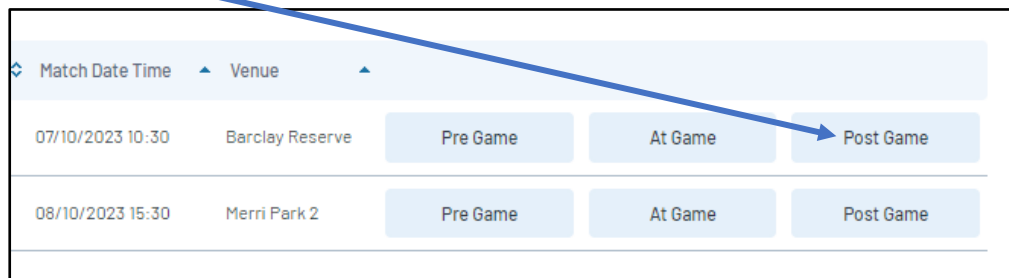

Scroll down to **Runs** and enter (or you can enter per innings)

|               |                      |
|---------------|----------------------|
| 1st Innings   | <input type="text"/> |
| 2nd Innings   | <input type="text"/> |
| 3rd Innings   | <input type="text"/> |
| 4th Innings   | <input type="text"/> |
| 5th Innings   | <input type="text"/> |
| 6th Innings   | <input type="text"/> |
| 7th Innings   | <input type="text"/> |
| 8th Innings   | <input type="text"/> |
| 9th Innings   | <input type="text"/> |
| Extra Innings | <input type="text"/> |
| <b>Runs</b>   | <input type="text"/> |
| Hits          | <input type="text"/> |
| Errors        | <input type="text"/> |
| Results       | Select result        |