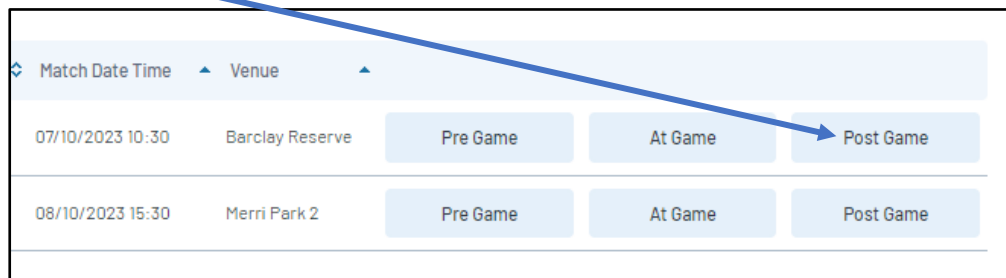

PASSPORT – ENTERING RESULTS

Only Club Admins with Passport Login are able to enter match results.

Select **Results Entry & Live Scoring**

Select your **Club**

Select your **Date Range**

Select **Post Game** next to the game you wish to enter scores for

Scroll down to **Runs** and enter (or you can enter per innings)

1st Innings	<input type="text"/>
2nd Innings	<input type="text"/>
3rd Innings	<input type="text"/>
4th Innings	<input type="text"/>
5th Innings	<input type="text"/>
6th Innings	<input type="text"/>
7th Innings	<input type="text"/>
8th Innings	<input type="text"/>
9th Innings	<input type="text"/>
Extra Innings	<input type="text"/>
Runs	<input type="text"/>
Hits	<input type="text"/>
Errors	<input type="text"/>
Results	Select result