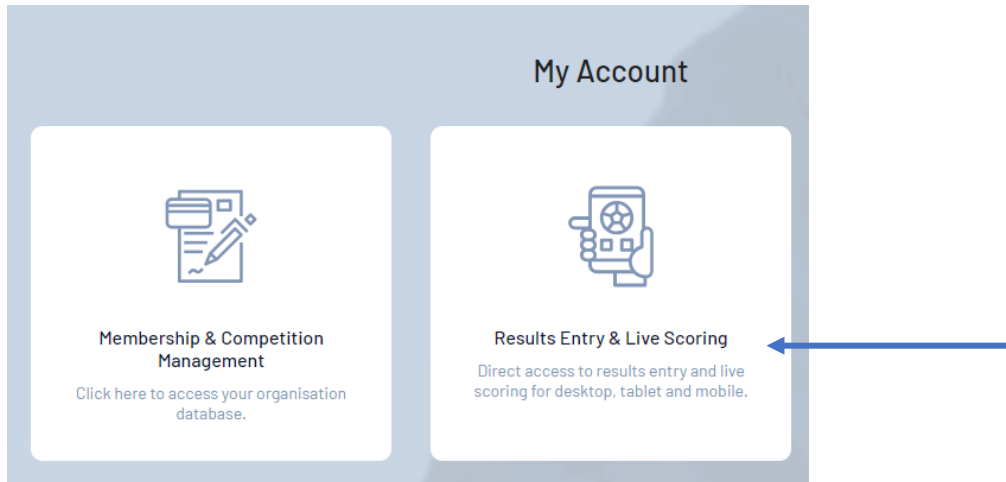

PASSPORT – ENTERING RESULTS

Only Club Admins with Passport Login are able to enter match results.

Select **Results Entry & Live Scoring**

Select your **Club**

Select your **Date Range**

Select **Post Game** next to the game you wish to enter scores for

Scroll down to **Runs** and enter (or you can enter per innings)

1st Innings	<input type="text"/>
2nd Innings	<input type="text"/>
3rd Innings	<input type="text"/>
4th Innings	<input type="text"/>
5th Innings	<input type="text"/>
6th Innings	<input type="text"/>
7th Innings	<input type="text"/>
8th Innings	<input type="text"/>
9th Innings	<input type="text"/>
Extra Innings	<input type="text"/>
Runs	<input type="text"/>
Hits	<input type="text"/>
Errors	<input type="text"/>
Results	Select result

The **win or Loss** shall automatically show after the scores are added

Runs	<input type="text" value="4"/>
Hits	<input type="text"/>
Errors	<input type="text"/>
Results	Won

Runs	<input type="text" value="2"/>
Hits	<input type="text"/>
Errors	<input type="text"/>
Results	Lost